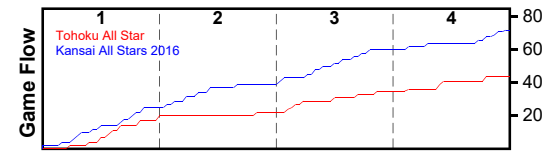

Kansai All Stars 2016

7/1/16 Tohoku All Star at Kansai All Stars 2016

	1	2	3	4	T
Tohoku All Star	17	5	13	9	44
Kansai All Stars	25	14	21	12	72

#	Name	G	MIN	FGM	FGA	FG%	2PM	2PA	2P%	3PM	3PA	3P%	FTM	FTA	FT%	OREB	DREB	REB	AST	STL	BLK	DEF	TO	PF	CHG	PM	PTS
4	Keita Sawabe	1	15	4	9	.444	4	8	.500	0	1	.000	2	2	1.000	2	2	4	1	1	0	0	4	1	0	10	10
5	Kazuki Ikejima	1	15	6	9	.667	6	9	.667	0	0	.000	0	0	.000	1	3	4	0	0	1	0	1	0	0	10	12
6	Yves Niyokwizera	1	17	5	10	.500	5	10	.500	0	0	.000	0	0	.000	5	12	17	1	1	0	0	1	0	0	26	10
7	Kazuki Shigemoto	1	14	1	3	.333	1	3	.333	0	0	.000	0	0	.000	2	6	8	0	3	1	0	3	1	0	3	2
8	Ryousuke Kawada	1	15	0	1	.000	0	1	.000	0	0	.000	0	0	.000	1	2	3	2	2	0	0	1	1	1	11	0
9	Kenta Naitou	1	11	2	3	.667	1	2	.500	1	1	1.000	0	0	.000	0	0	0	2	2	0	0	1	1	0	9	5
10	Takumi Yoshikawa	1	16	4	10	.400	2	5	.400	2	5	.400	0	0	.000	1	1	2	0	0	0	0	0	0	0	18	10
11	Taiki Tsutsumi	1	16	2	5	.400	2	3	.667	0	2	.000	0	0	.000	0	1	1	0	2	0	0	0	1	0	15	4
12	Toshiki Matsubara	1	17	1	5	.200	1	4	.250	0	1	.000	0	0	.000	3	4	7	2	0	1	0	2	2	0	11	2
13	Tokio Tsuchiya	1	13	1	4	.250	1	4	.250	0	0	.000	4	7	.571	2	2	4	0	0	0	0	1	1	0	-3	6
14	Makoto Kinoshita	1	20	3	12	.250	3	8	.375	0	4	.000	0	0	.000	1	3	4	1	1	0	0	1	0	0	9	6
15	Takaaki Hamataka	1	18	1	4	.250	1	4	.250	0	0	.000	0	0	.000	0	0	0	2	0	0	0	0	0	0	11	2
16	Ryuusei Sasaki	1	11	0	1	.000	0	1	.000	0	0	.000	0	0	.000	0	0	0	1	0	0	0	2	1	0	7	0
17	Shinya Matsuura	1	9	1	5	.200	1	5	.200	0	0	.000	1	2	.500	0	0	0	0	1	0	0	1	0	0	3	3
	TEAM	1	0	0	0	.000	0	0	.000	0	0	.000	0	0	.000	5	2	7	0	0	0	0	0	0	0	0	0
	TOTALS	1	40	31	81	.383	28	67	.418	3	14	.214	7	11	.636	23	38	61	12	13	3	0	18	9	1	28	72