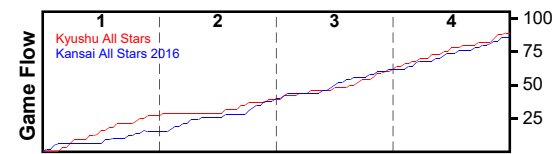

Kansai All Stars 2016

7/2/16 Kyushu All Stars at Kansai All Stars 2016

	1	2	3	4	T
Kyushu All Stars	27	12	21	29	89
Kansai All Stars	15	23	24	24	86

#	Name	G	MIN	FGM	FGA	FG%	2PM	2PA	2P%	3PM	3PA	3P%	FTM	FTA	FT%	OREB	DREB	REB	AST	STL	BLK	DEF	TO	PF	CHG	PM	PTS
4	Keita Sawabe	1	39	6	24	.250	6	22	.273	0	2	.000	7	10	.700	0	3	3	6	1	0	0	1	4	0	-1	19
5	Kazuki Ikejima	1	33	6	14	.429	6	14	.429	0	0	.000	0	0	.000	6	7	13	1	1	1	0	1	3	0	-1	12
6	Yves Niyokwizera	1	29	7	10	.700	7	10	.700	0	0	.000	2	3	.667	8	7	15	0	1	0	0	4	0	0	11	16
7	Kazuki Shigemoto	0	0	0	0	.000	0	0	.000	0	0	.000	0	0	.000	0	0	0	0	0	0	0	0	0	0	0	0
8	Ryousuke Kawada	1	16	1	2	.500	1	2	.500	0	0	.000	0	0	.000	3	3	6	0	1	0	0	1	2	0	-10	2
9	Kenta Naitou	1	28	12	22	.545	10	17	.588	2	5	.400	0	0	.000	1	3	4	0	2	1	0	0	2	0	6	26
10	Takumi Yoshikawa	1	2	0	0	.000	0	0	.000	0	0	.000	0	0	.000	0	0	0	0	0	0	0	0	0	0	-1	0
11	Taiki Tsutsumi	1	18	0	4	.000	0	2	.000	0	2	.000	0	2	.000	1	0	1	1	1	1	0	0	1	0	4	0
12	Toshiki Matsubara	1	13	0	0	.000	0	0	.000	0	0	.000	0	0	.000	0	1	1	0	0	0	0	0	1	0	-10	0
13	Tokio Tsuchiya	0	0	0	0	.000	0	0	.000	0	0	.000	0	0	.000	0	0	0	0	0	0	0	0	0	0	0	0
14	Makoto Kinoshita	0	0	0	0	.000	0	0	.000	0	0	.000	0	0	.000	0	0	0	0	0	0	0	0	0	0	0	0
15	Takaaki Hamataka	1	2	0	2	.000	0	2	.000	0	0	.000	0	0	.000	0	1	1	1	0	1	0	0	0	0	0	0
16	Ryuusei Sasaki	1	24	4	7	.571	4	7	.571	0	0	.000	3	4	.750	0	2	2	3	1	1	0	0	2	0	-8	11
17	Shinya Matsuura	0	0	0	0	.000	0	0	.000	0	0	.000	0	0	.000	0	0	0	0	0	0	0	0	0	0	0	0
	TEAM	1	0	0	0	.000	0	0	.000	0	0	.000	0	0	.000	2	1	3	0	0	0	0	0	0	0	0	0
	TOTALS	1	40	36	85	.424	34	76	.447	2	9	.222	12	19	.632	21	28	49	12	8	4	0	7	15	0	-3	86