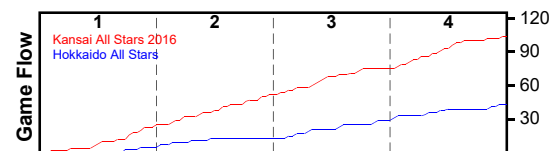

Kansai All Stars 2016

7/2/16 Kansai All Stars 2016 at Hokkaido All Stars

	1	2	3	4	T
Kansai All Stars	25	27	23	29	104
Hokkaido All Stars	5	8	16	14	43

#	Name	G	MIN	FGM	FGA	FG%	2PM	2PA	2P%	3PM	3PA	3P%	FTM	FTA	FT%	OREB	DREB	REB	AST	STL	BLK	DEF	TO	PF	CHG	PM	PTS
4	Keita Sawabe	1	12	3	9	.333	3	8	.375	0	1	.000	5	5	1.000	2	1	3	2	2	0	0	1	0	0	24	11
5	Kazuki Ikejima	1	12	3	6	.500	3	6	.500	0	0	.000	0	0	.000	0	5	5	0	1	0	0	3	2	0	13	6
6	Yves Niyokwizera	1	15	6	10	.600	6	10	.600	0	0	.000	0	0	.000	4	4	8	0	1	1	0	0	1	0	24	12
7	Kazuki Shigemoto	1	19	7	10	.700	7	10	.700	0	0	.000	3	4	.750	3	6	9	0	0	1	0	2	1	0	31	17
8	Ryousuke Kawada	1	16	0	3	.000	0	3	.000	0	0	.000	0	0	.000	1	1	2	4	0	2	0	0	1	0	16	0
9	Kenta Naitou	1	13	3	7	.429	2	4	.500	1	3	.333	0	2	.000	1	2	3	0	1	0	0	0	2	0	15	7
10	Takumi Yoshikawa	1	17	3	9	.333	2	5	.400	1	4	.250	1	2	.500	1	1	2	1	3	0	0	1	0	0	34	8
11	Taiki Tsutsumi	1	15	1	3	.333	1	3	.333	0	0	.000	0	0	.000	1	0	1	2	0	0	0	0	2	0	15	2
12	Toshiki Matsubara	1	15	3	6	.500	3	5	.600	0	1	.000	1	2	.500	2	3	5	2	5	0	0	0	0	0	16	7
13	Tokio Tsuchiya	1	17	5	7	.714	5	7	.714	0	0	.000	1	1	1.000	4	4	8	0	0	0	0	2	3	0	31	11
14	Makoto Kinoshita	1	17	3	8	.375	1	4	.250	2	4	.500	0	0	.000	0	2	2	4	2	0	0	3	0	0	31	8
15	Takaaki Hamataka	1	11	2	5	.400	1	4	.250	1	1	1.000	1	2	.500	0	0	0	1	2	0	0	0	2	0	17	6
16	Ryuusei Sasaki	1	14	2	2	1.000	2	2	1.000	0	0	.000	0	0	.000	0	1	1	2	1	1	0	1	2	0	17	4
17	Shinya Matsuura	1	15	2	5	.400	1	2	.500	1	3	.333	0	0	.000	0	2	2	2	1	0	0	1	0	0	21	5
	TEAM	1	0	0	0	.000	0	0	.000	0	0	.000	0	0	.000	6	5	11	0	0	0	0	0	0	0	0	0
	TOTALS	1	40	43	90	.478	37	73	.507	6	17	.353	12	18	.667	25	37	62	20	19	5	0	14	16	0	61	104