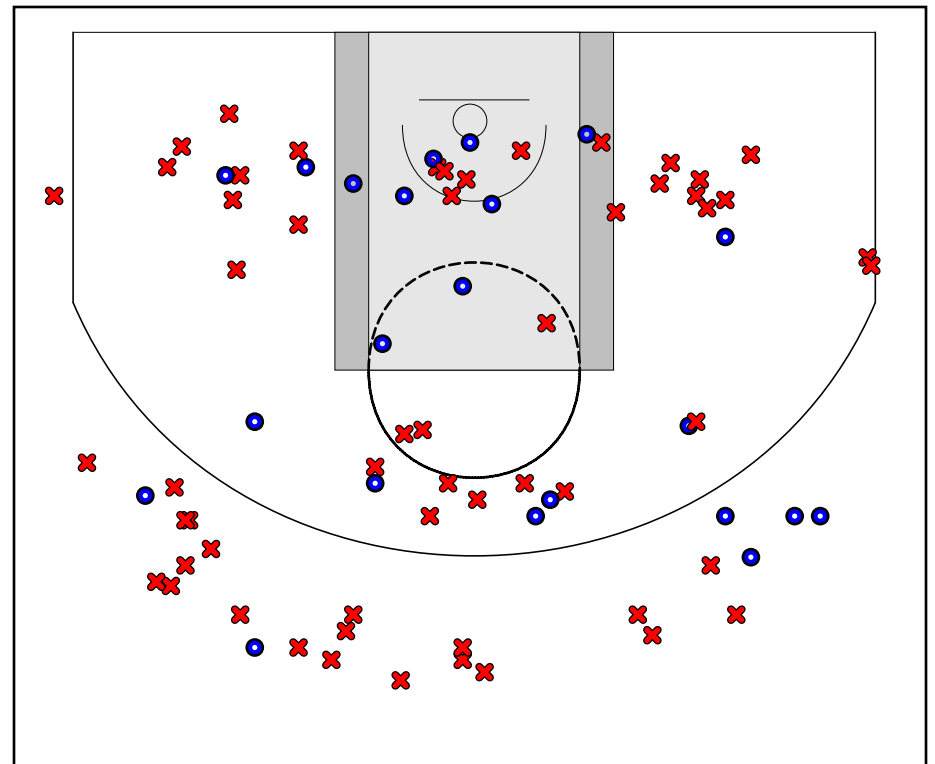

Game Summary Comparison

Statistic	Kansai All Stars 2015	Kantou All Stars
Points	74	63
<i>Field Goals</i>	32 / 69	23 / 84
<i>2 Point</i>	31 / 58	17 / 54
<i>3 Point</i>	1 / 11	6 / 30
<i>Free Throws</i>	9 / 18	11 / 15
Assists	12	3
Rebounds	52	52
<i>Offensive</i>	14	25
<i>Defensive</i>	38	27
Blocks	4	1
Steals	5	4
Deflections	0	0
Turnovers	11	9
Charges Taken	1	1
Personal Fouls	15	19

Kansai All Stars 2015

Kantou All Stars

Kansai All Stars 2015 Turnovers

Period	Clock	Player	Turnover Type
1st Period	9:51	#11 Keita Sawabe	Steal
1st Period	6:20	#12 Kazuki Ikeshima	Shot Clock Violation
1st Period	5:49	#11 Keita Sawabe	Illegal Assist
1st Period	0:23	#5 Shunsuke Fujita	Steal
2nd Period	3:26	#11 Keita Sawabe	Steal
2nd Period	2:59	#16 Makoto Kinoshita	Illegal Assist
3rd Period	6:42	#11 Keita Sawabe	Steal
3rd Period	1:33	#6 Shouta Watanabe	Kicked Ball
3rd Period	0:32	#17 Yves Niyokwizera	Traveling
4th Period	5:51	#17 Yves Niyokwizera	Illegal Assist

Kansai All Stars 2015 Fouls

Period	Clock	Player	Foul
1st Period	9:49	#11 Keita Sawabe	Reaching in (Def)
1st Period	3:16	#9 Yuma Murogaki	Blocking (Def)
1st Period	2:50	#5 Shunsuke Fujita	Reaching in (Def)
2nd Period	9:13	#6 Shouta Watanabe	Pushing (Def)
2nd Period	8:33	#12 Kazuki Ikeshima	Reaching in (Def)
2nd Period	5:10	#9 Yuma Murogaki	Blocking (Def)
2nd Period	2:38	#5 Shunsuke Fujita	Charging (Off)
3rd Period	7:06	#9 Yuma Murogaki	Pushing (Def)
3rd Period	6:39	#6 Shouta Watanabe	Reaching in (Def)
3rd Period	2:41	#6 Shouta Watanabe	Reaching in (Def)
3rd Period	2:16	#5 Shunsuke Fujita	Blocking (Def)
3rd Period	1:54	#17 Yves Niyokwizera	Reaching in (Def)
4th Period	8:41	#9 Yuma Murogaki	Blocking (Def)
4th Period	6:52	#17 Yves Niyokwizera	Blocking (Def)
4th Period	2:03	#6 Shouta Watanabe	Reaching in (Def)