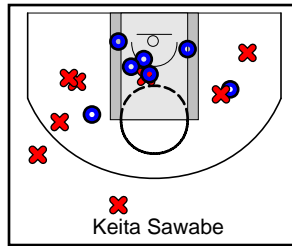

Kansai All Stars 2015

7/5/15 Kansai All Stars 2015 at Kantou All Stars

	1	2	3	4	T
Kansai All Stars	13	23	23	15	74
Kantou All Stars	13	15	20	15	63

#	Name	G	MIN	FGM	FGA	FG%	2PM	2PA	2P%	3PM	3PA	3P%	FTM	FTA	FT%	OREB	DREB	REB	AST	STL	BLK	DEF	TO	PF	CHG	PM	PTS
4	Rei Gouda	0	0	0	0	.000	0	0	.000	0	0	.000	0	0	.000	0	0	0	0	0	0	0	0	0	0	0	0
5	Shunsuke Fujita	1	35	5	14	.357	5	8	.625	0	6	.000	2	4	.500	0	2	2	3	0	0	0	2	3	0	19	12
6	Shouta Watanabe	1	23	3	10	.300	3	8	.375	0	2	.000	0	0	.000	1	4	5	2	0	0	0	1	4	0	0	6
7	Reo Kobayashi	1	2	1	1	1.000	1	1	1.000	0	0	.000	0	0	.000	0	0	0	0	0	0	0	0	0	0	0	2
8	Yuto Aratani	0	0	0	0	.000	0	0	.000	0	0	.000	0	0	.000	0	0	0	0	0	0	0	0	0	0	0	0
9	Yuma Murogaki	1	20	1	3	.333	0	2	.000	1	1	1.000	0	2	.000	1	4	5	2	1	0	0	0	4	0	2	3
10	Yusuke Ibayashi	0	0	0	0	.000	0	0	.000	0	0	.000	0	0	.000	0	0	0	0	0	0	0	0	0	0	0	0
11	Keita Sawabe	1	40	7	15	.467	7	13	.538	0	2	.000	4	5	.800	0	5	5	3	2	1	0	4	1	0	12	18
12	Kazuki Ikeshima	1	37	10	16	.625	10	16	.625	0	0	.000	2	5	.400	6	8	14	1	1	2	0	1	1	1	15	22
13	Kenta Matsuda	1	7	1	1	1.000	1	1	1.000	0	0	.000	0	0	.000	1	1	2	0	0	1	0	0	0	0	1	2
14	Kazuki Shigemoto	0	0	0	0	.000	0	0	.000	0	0	.000	0	0	.000	0	0	0	0	0	0	0	0	0	0	0	0
15	Kenta Naitou	0	0	0	0	.000	0	0	.000	0	0	.000	0	0	.000	0	0	0	0	0	0	0	0	0	0	0	0
16	Makoto Kinoshita	1	6	0	1	.000	0	1	.000	0	0	.000	0	0	.000	0	0	0	0	0	0	0	1	0	0	-4	0
17	Yves Niyokwizera	1	34	4	8	.500	4	8	.500	0	0	.000	1	2	.500	3	13	16	1	1	0	0	2	2	0	10	9
	TEAM	1	0	0	0	.000	0	0	.000	0	0	.000	0	0	.000	2	1	3	0	0	0	0	0	0	0	0	0
	TOTALS	1	40	32	69	.464	31	58	.534	1	11	.091	9	18	.500	14	38	52	12	5	4	0	11	15	1	11	74