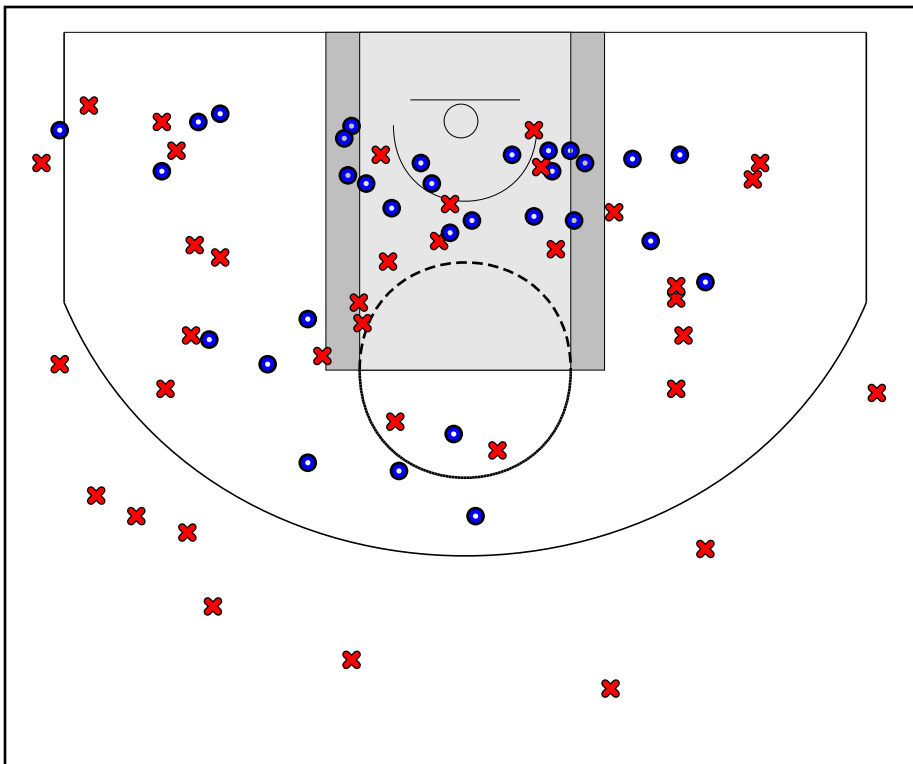

Game Summary Comparison

Statistic	Kansai All Stars 2015	Kantou All Stars
Points	74	63
<i>Field Goals</i>	32 / 69	23 / 84
<i>2 Point</i>	31 / 58	17 / 54
<i>3 Point</i>	1 / 11	6 / 30
<i>Free Throws</i>	9 / 18	11 / 15
Assists	12	3
Rebounds	52	52
<i>Offensive</i>	14	25
<i>Defensive</i>	38	27
Blocks	4	1
Steals	5	4
Deflections	0	0
Turnovers	11	9
Charges Taken	1	1
Personal Fouls	15	19

Kansai All Stars 2015

Kantou All Stars

Kansai All Stars 2015 Turnovers

Period	Clock	Player	Turnover Type
1st Period	9:51	#11 Keita Sawabe	Steal
1st Period	6:20	#12 Kazuki Ikeshima	Shot Clock Violation
1st Period	5:49	#11 Keita Sawabe	Illegal Assist
1st Period	0:23	#5 Shunsuke Fujita	Steal
2nd Period	3:26	#11 Keita Sawabe	Steal
2nd Period	2:59	#16 Makoto Kinoshita	Illegal Assist
3rd Period	6:42	#11 Keita Sawabe	Steal
3rd Period	1:33	#6 Shouta Watanabe	Kicked Ball
3rd Period	0:32	#17 Yves Niyokwizera	Traveling
4th Period	5:51	#17 Yves Niyokwizera	Illegal Assist