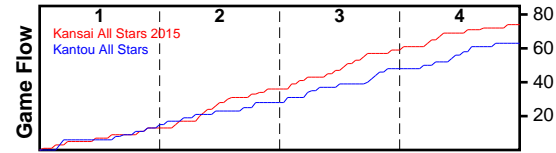

Kansai All Stars 2015

7/5/15 Kansai All Stars 2015 at Kantou All Stars

	1	2	3	4	T
Kansai All Stars	13	23	23	15	74
Kantou All Stars	13	15	20	15	63