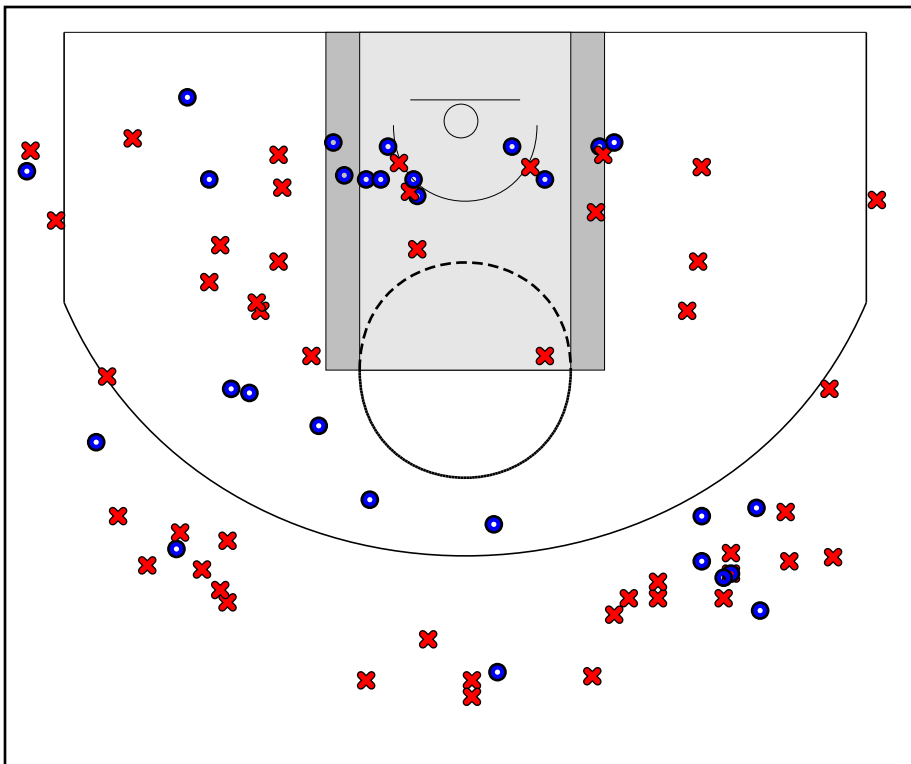

Game Summary Comparison

Statistic	Kyushu All Stars	Kansai All Stars 2015
Points	76	91
<i>Field Goals</i>	29 / 77	39 / 87
<i>2 Point</i>	19 / 40	36 / 77
<i>3 Point</i>	10 / 37	3 / 10
<i>Free Throws</i>	8 / 11	10 / 17
Assists	3	13
Rebounds	41	55
<i>Offensive</i>	12	19
<i>Defensive</i>	29	36
Blocks	3	2
Steals	9	9
Deflections	0	0
Turnovers	15	13
Charges Taken	0	0
Personal Fouls	16	15

Kyushu All Stars