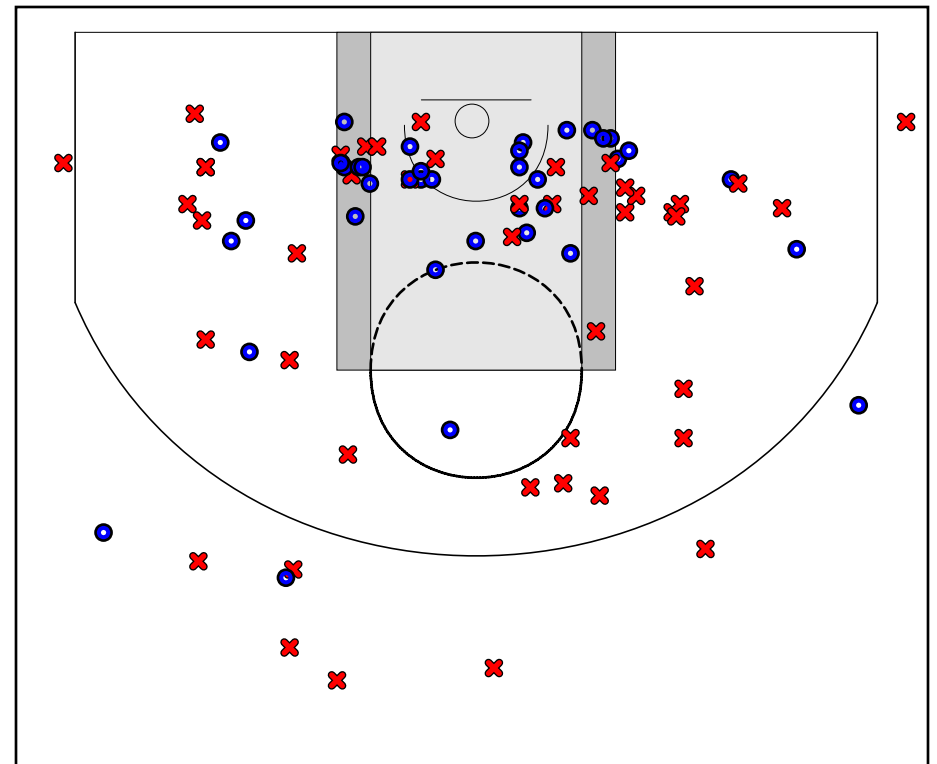

Kansai All Stars 2015